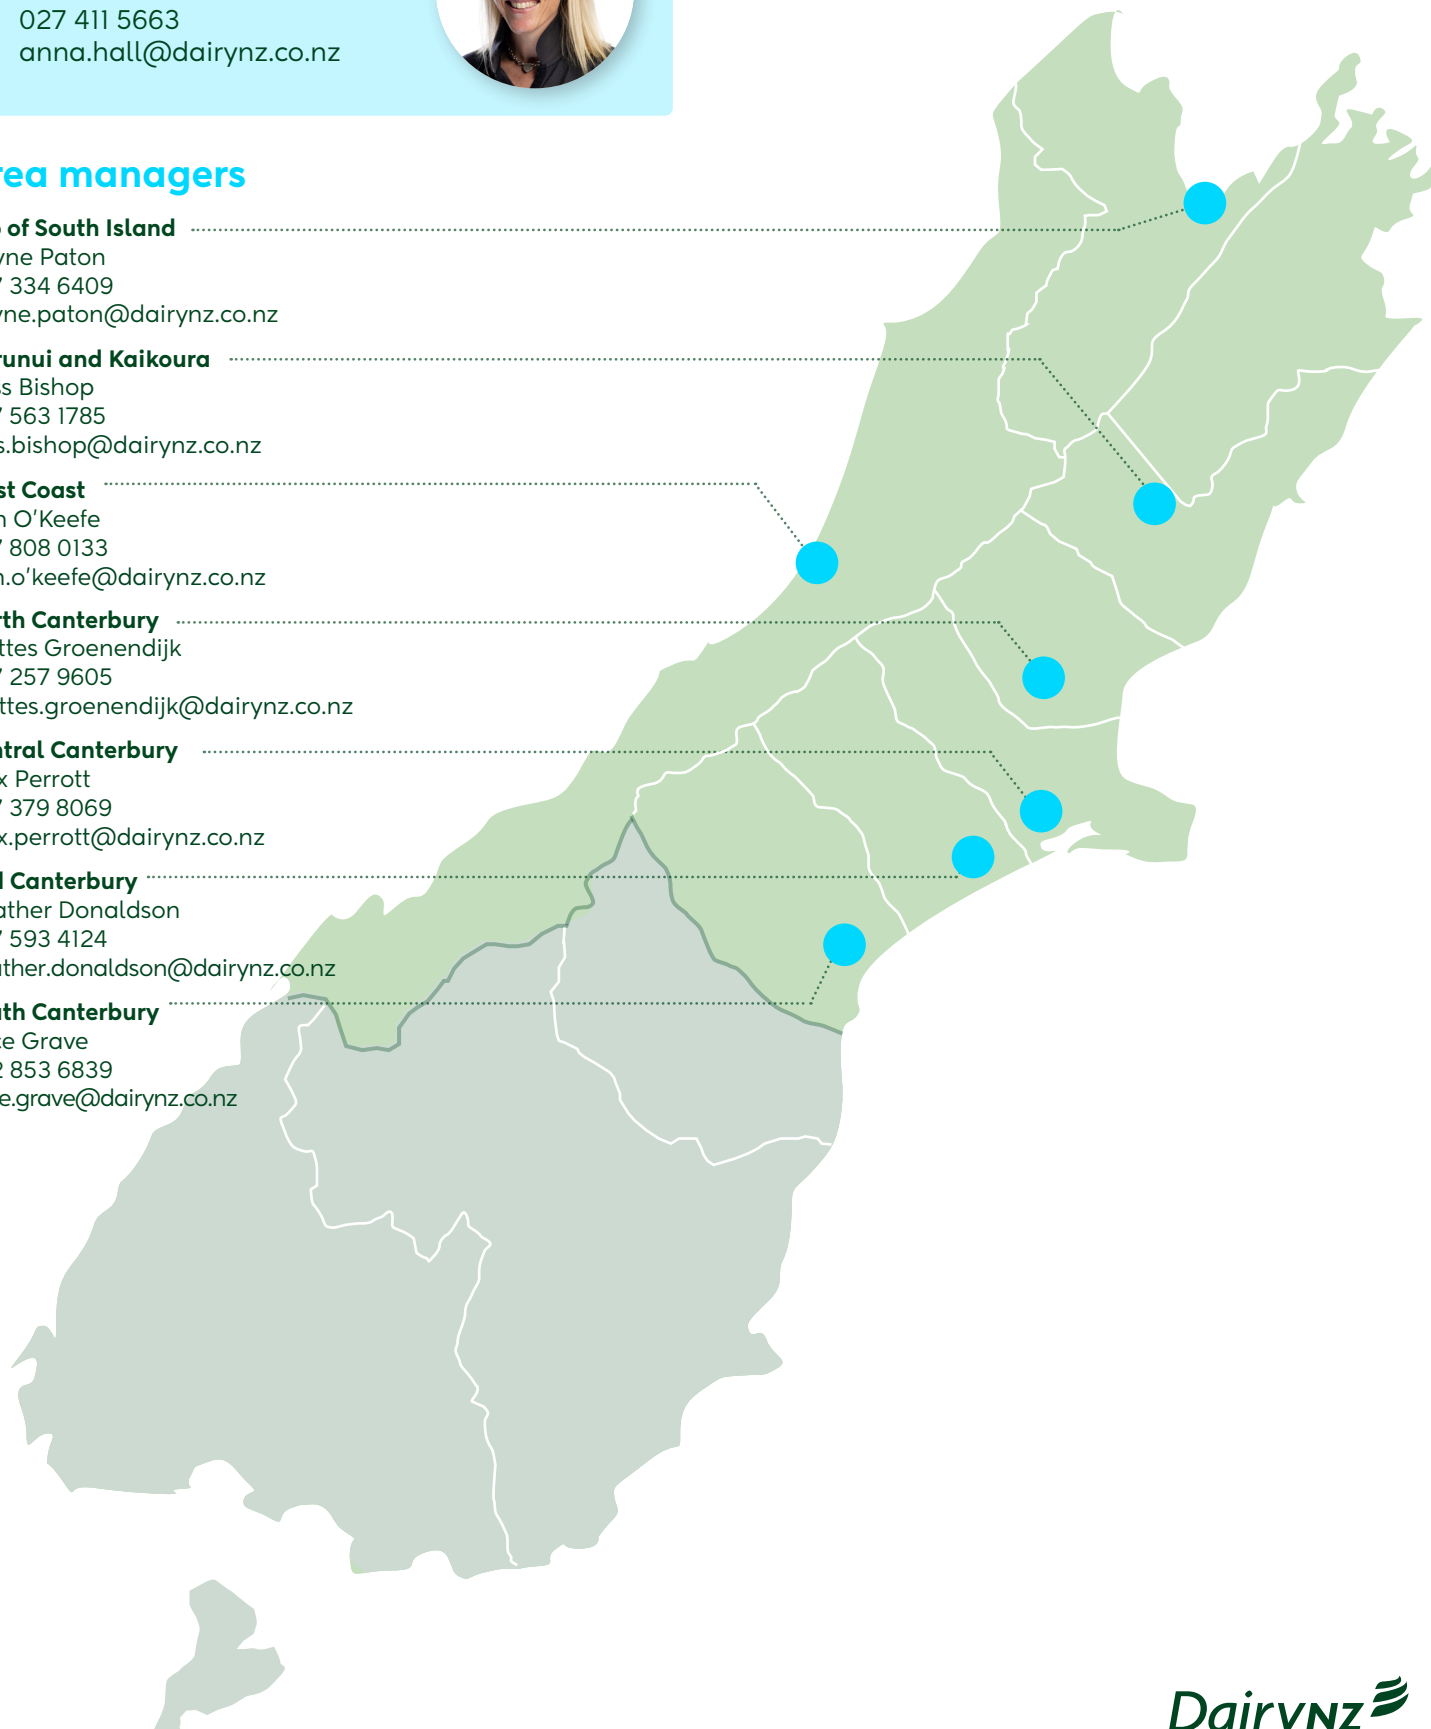

Currently recruiting

DairyNZ regional teams

Lower North Island

Regional manager:

Mark Laurence

Phone: 027 704 5562

mark.laurence@dairynz.co.nz

Area managers

Heather Donaldson

027 593 4124

heather.donaldson@dairynz.co.nz

South Canterbury

Alice Grave

022 853 6839

alice.grave@dairynz.co.nz

DairyNZ regional teams

Lower South Island

Regional manager:

Guy Michaels

021 302 034

guy.michaels@dairynz.co.nz

Area managers

Central and Northern Southland

Veronica Oostveen