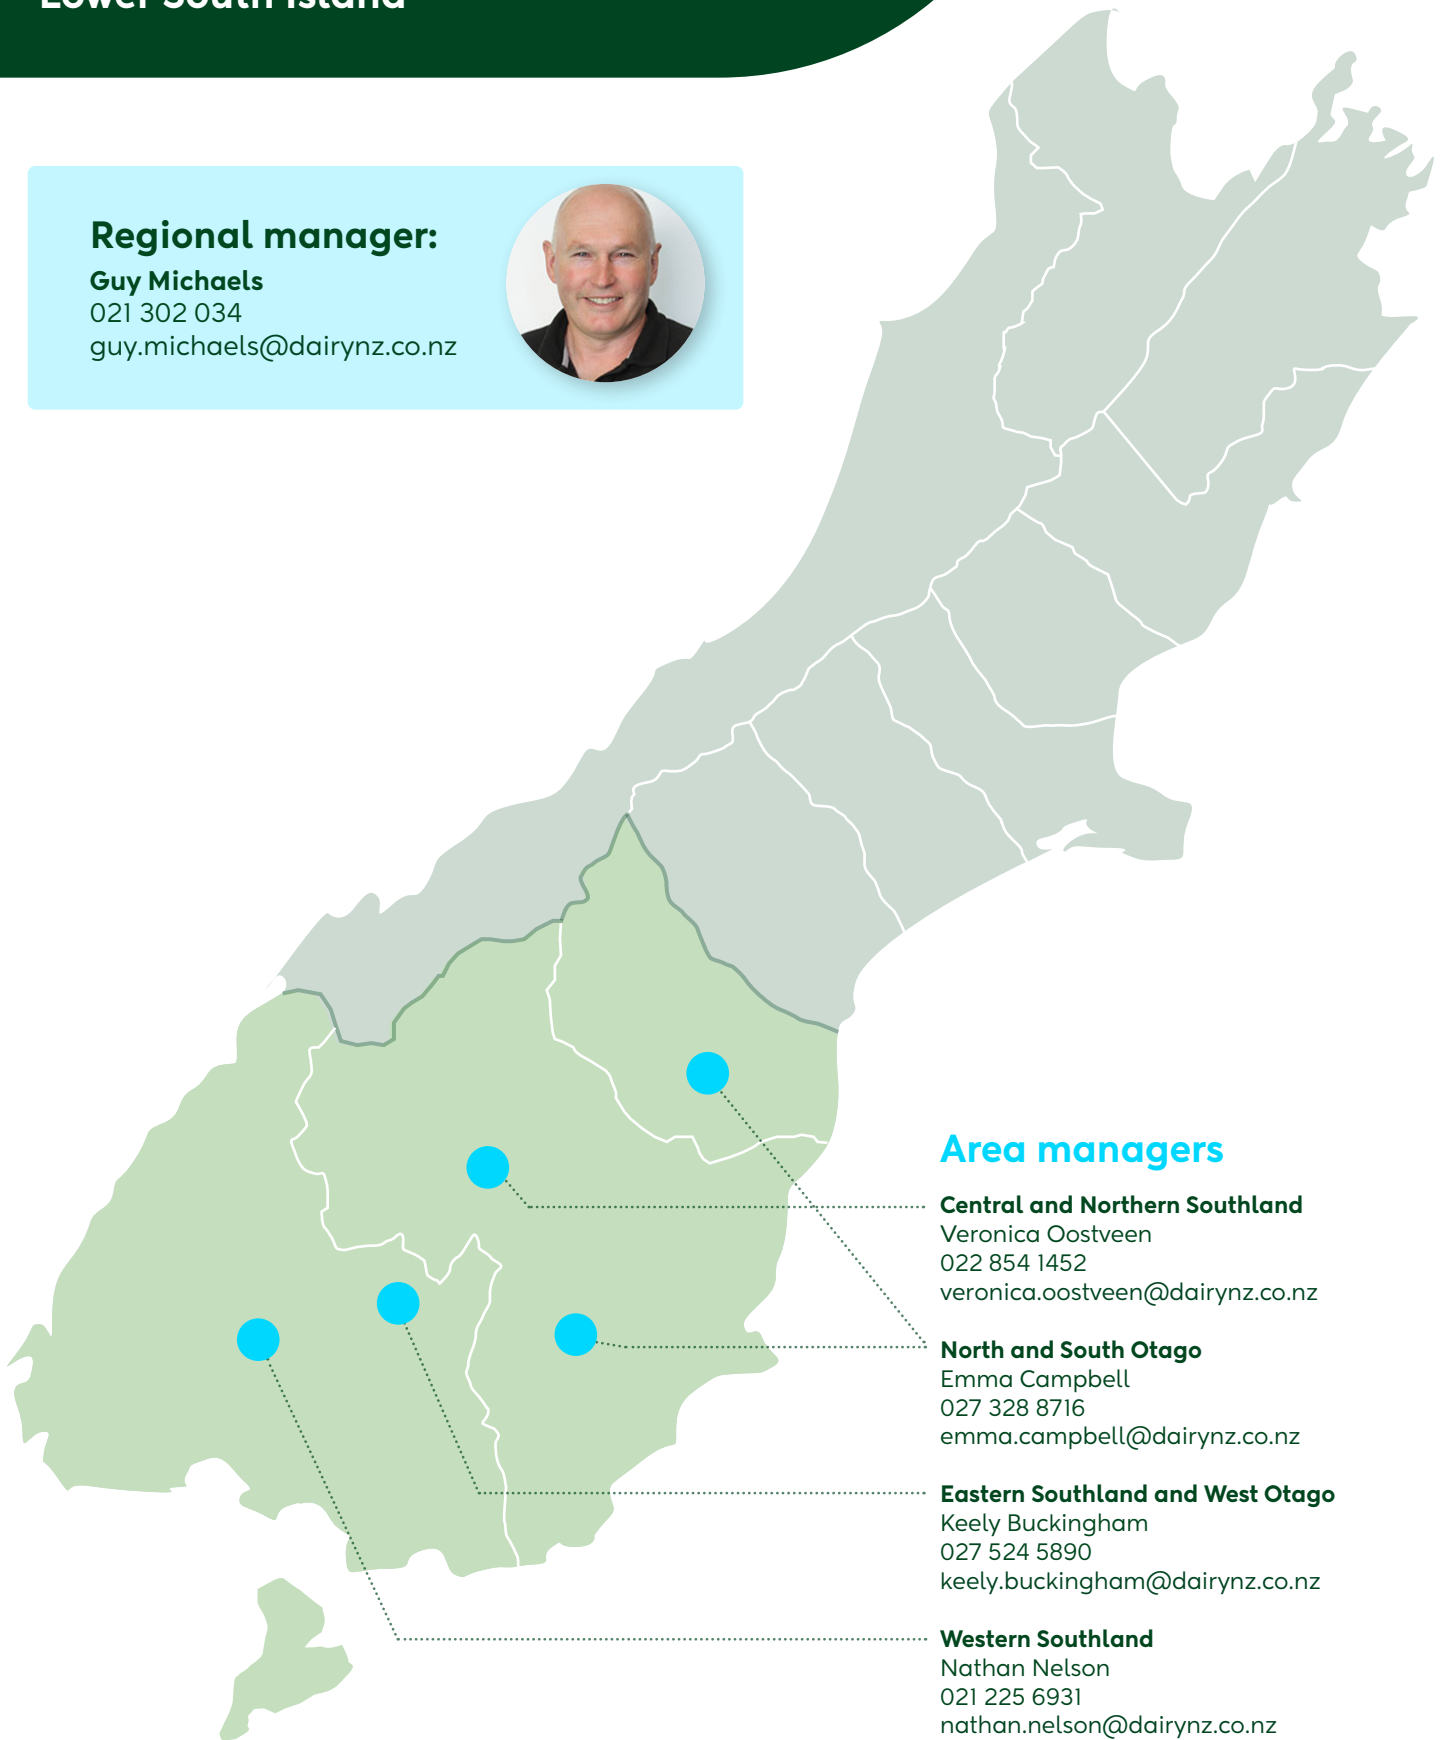

Currently recruiting

DairyNZ regional teams

Lower North Island

Regional manager:

Mark Laurence

Phone: 027 704 5562

mark.laurence@dairynz.co.nz

Area managers

Heather Donaldson

027 593 4124

heather.donaldson@dairynz.co.nz

South Canterbury

Alice Grave

022 853 6839

alice.grave@dairynz.co.nz

DairyNZ regional teams

Lower South Island

Regional manager:

Guy Michaels

021 302 034

guy.michaels@dairynz.co.nz

Area managers

Central and Northern Southland

Veronica Oostveen